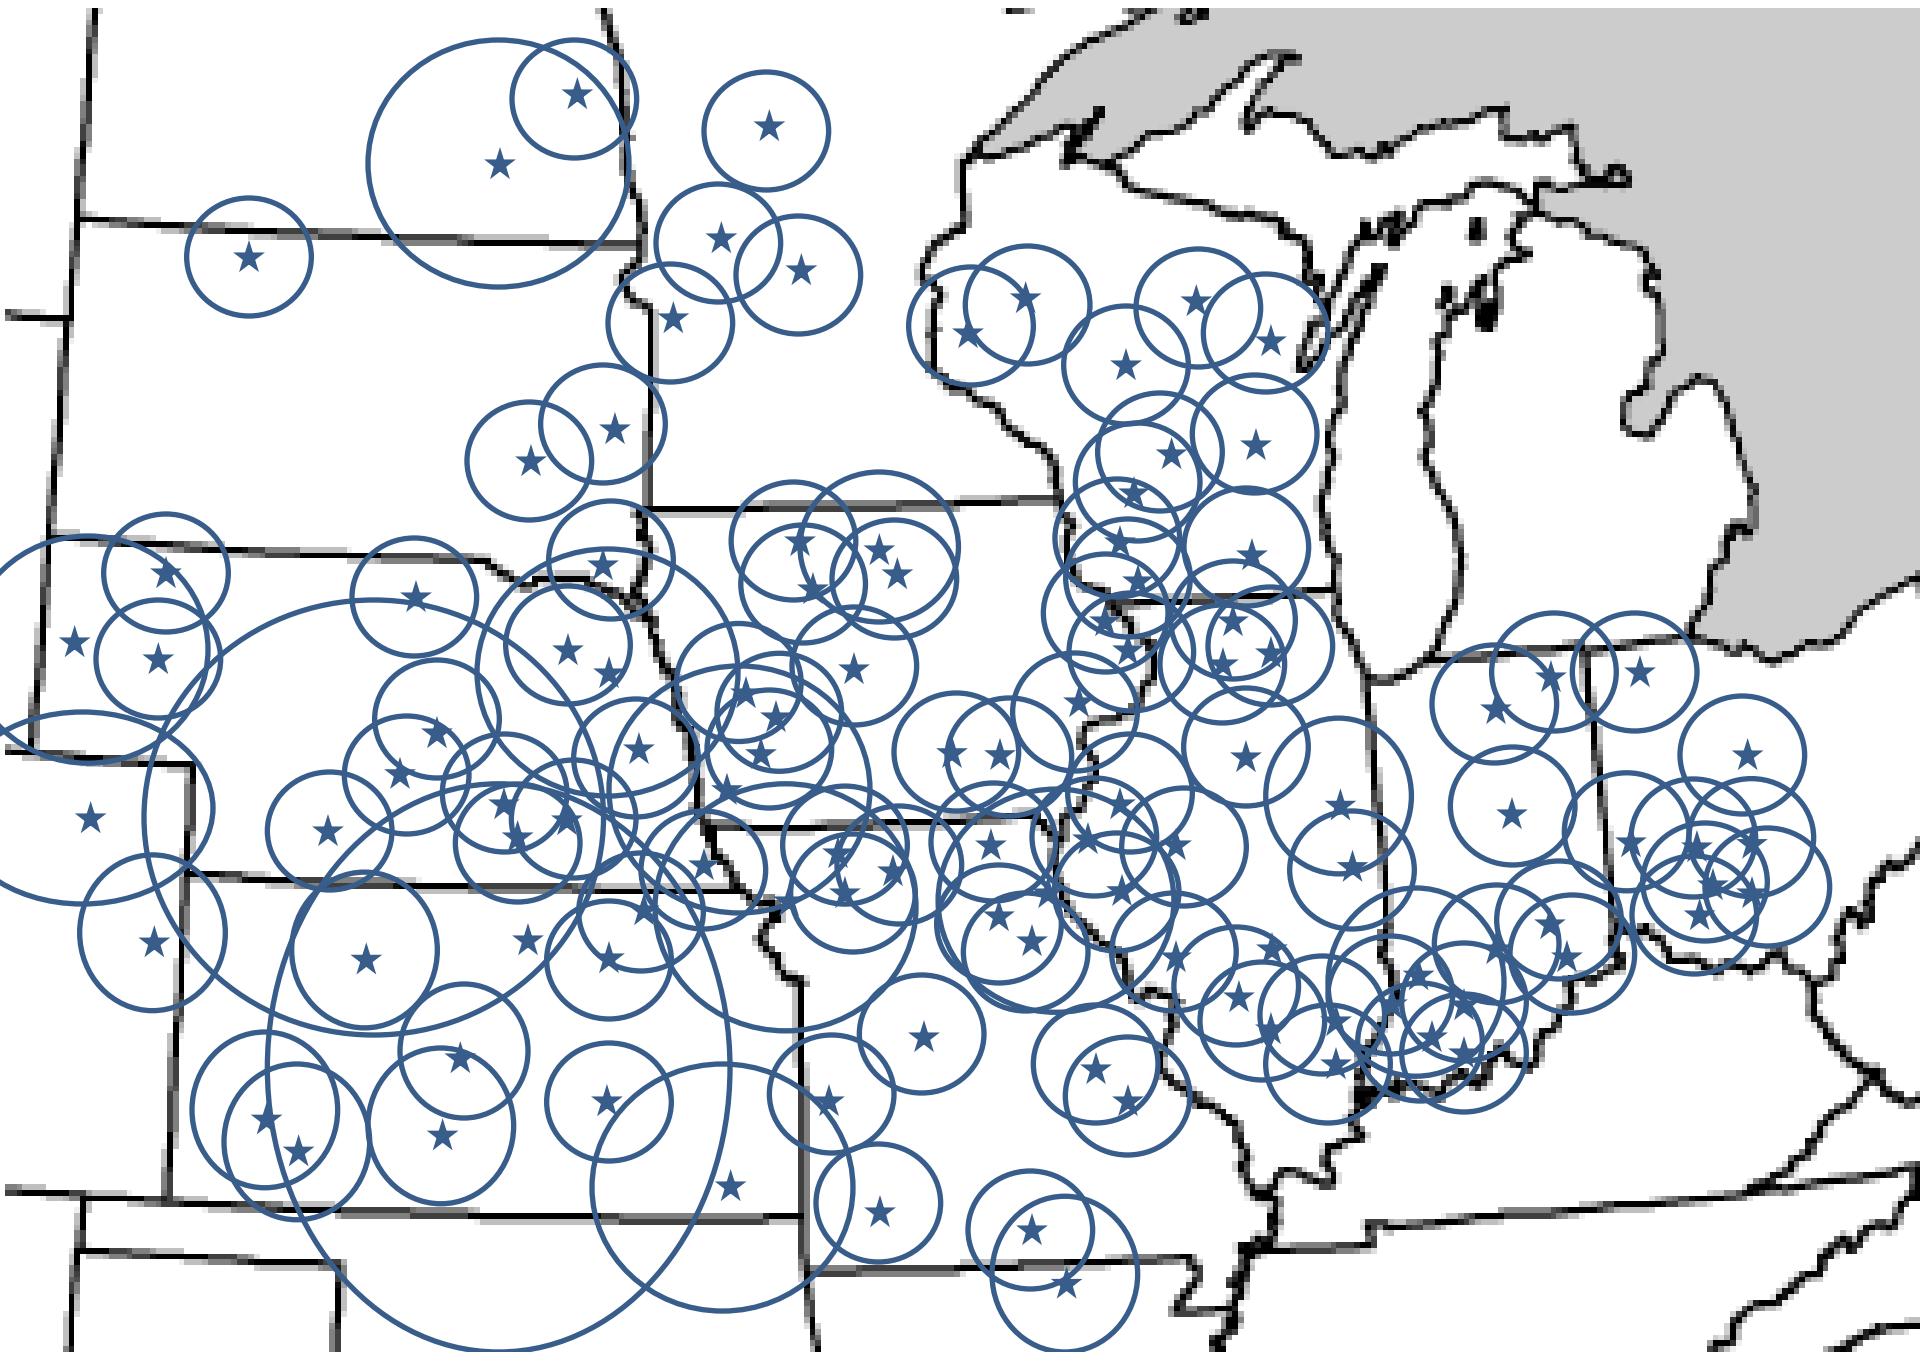

American Countryside Coverage Area

American Countryside Station List

ARKANSAS

Hardy KSAR-FM

COLORADO

Burlington KNAB-AM

Burlington KNAB-FM

Ft. Morgan KSIR-AM

IOWA

Algona KLGA-AM

Boone KWBG-AM

Clinton KCLN-AM

Fairfield KMCD-AM

Hampton KLMJ-FM

Harlan KNOD-FM

Maquoketa KMAQ-AM

Cameron KMRN-AM

Farmington KREI-AM

Hannibal KHMO-AM

Memphis KMEM-FM

Mexico KXEO-AM

Moberly KWIX-AM

Monett KRMO-AM

St. Joseph KFEQ-AM